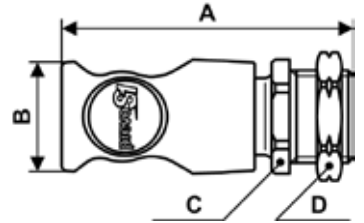

PREVOS1 SAFETY QUICK COUPLINGS - 3/8» ISO 6150 C PROFILE

Bulkhead coupler

Profile : ISO 6150C

Min/max operating pressure	Flow rate at 87 psi	ID passage	Temperature min/max
29 / 174 psi	72 CFM	3/8"	5 / 158 °F

Part number	Female thread	Net weight (Kg)	Dim. A (inch)	Dim. B (inch)	Dim. C (inch)	Dim. D (inch)
CSI 082203	NPT1/2	0,146	3.23	1.26	1.14	1.26